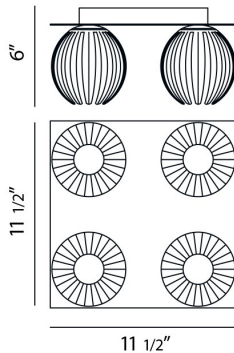

COSMO, 12" CEILING MOUNT

OPTIONS AVAILABLE

ITEM NO.	FINISH	SHADE
23207-011	CHROME	AMBER
23207-066	CHROME	CHROME

PRODUCT DETAILS

No.	:	23207-066
Product Color	:	CHROME
Shade / Accent Colour	:	CHROME
Length	:	11.5"
Width	:	11.5"
Height	:	6"

TECHNICAL DETAILS

Adjustable Lamp Head	:	No
Approval	:	

PROJECT INFORMATION

 Job Name: Date: Category:

 Comments: