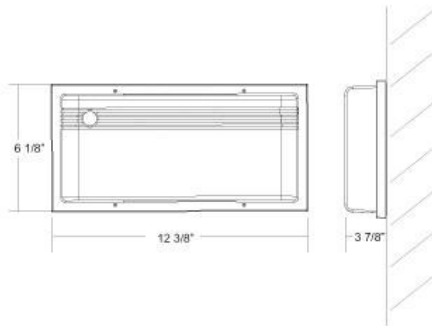

23252, 2-LIGHT WALL SCONCE

PRODUCT DETAILS

No.	:	23252-011
Product Color	:	ARCHITECTURAL BRONZE
Shade / Accent Colour	:	CLEAR
Width	:	12.375"
Height	:	6.125"
Ext	:	3.875"
Weight	:	2.9lbs

LIGHT SOURCE DETAILS

Options Available

ITEM NO.	FINISH	SHADE
23252-011	ARCHITECTURAL BRONZE	CLEAR

TECHNICAL DETAILS

Light Direction	:	Down
Canopy / Backplate Length	:	12"
Canopy / Backplate Height	:	6.1"
Canopy / Backplate Width	:	3.9"
Adjustable Lamp Head	:	No
Location	:	WET
Approval	:	