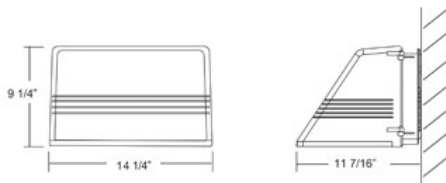

23253, 2-LIGHT WALL SCONCE

Options Available

ITEM NO.	FINISH	SHADE
23253-018	ARCHITECTURAL BRONZE	CLEAR

PRODUCT DETAILS

No.	:	23253-018
Product Color	:	ARCHITECTURAL BRONZE
Shade / Accent Colour	:	CLEAR
Width	:	14.25"
Height	:	9.25"
Ext	:	11.4375"
Weight	:	10.3lbs

TECHNICAL DETAILS

Light Direction	:	Down
Canopy / Backplate Length	:	16.54"
Canopy / Backplate Height	:	7.1"
Canopy / Backplate Width	:	9.25"
Adjustable Lamp Head	:	No
Location	:	WET
Approval	:	

PROJECT INFORMATION