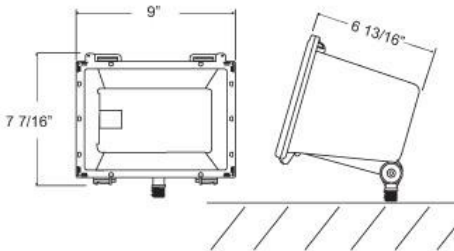

23257, FLOODLIGHT

PRODUCT DETAILS

No.	:	23257-016
Product Color	:	ARCHITECTURAL BRONZE
Shade / Accent Colour	:	CLEAR
Width	:	9"
Height	:	7.4375"
Ext	:	6.8125"
Weight	:	9.7lbs

LIGHT SOURCE DETAILS

Number of Bulbs	:	1
Light Source	:	Metal Halide
Light Source Type	:	MH
Input Voltage	:	TRIV
Socket Type	:	E26
Wattage	:	100W
Total Wattage	:	100W
Total Lumen	:	5100lm
Kelvin	:	4100K
CRI	:	70
Bulb Included	:	Yes
Dimmable	:	No

Options Available

ITEM NO.	FINISH	SHADE
23257-016	ARCHITECTURAL BRONZE	CLEAR

TECHNICAL DETAILS

Light Direction	:	Down
Canopy / Backplate Length	:	9.02"
Canopy / Backplate Height	:	7.44"
Canopy / Backplate Width	:	6.8"
Adjustable Lamp Head	:	No
Location	:	WET
Approval	:	