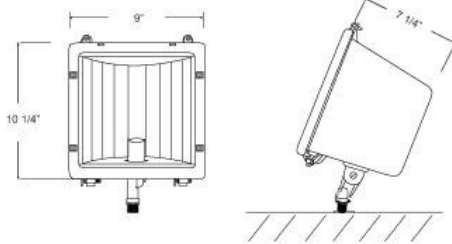

23258, FLOODLIGHT, 1X400W MH, BRONZE

PRODUCT DETAILS

No.	:	23258-013
Product Color	:	ARCHITECTURAL BRONZE
Shade / Accent Colour	:	CLEAR
Width	:	9"
Height	:	10.25"
Ext	:	7.25"
Weight	:	24.6lbs

LIGHT SOURCE DETAILS

Options Available

ITEM NO.	FINISH	SHADE
23258-013	ARCHITECTURAL BRONZE	CLEAR

TECHNICAL DETAILS

Light Direction	:	Down
Canopy / Backplate Length	:	14.84"
Canopy / Backplate Height	:	13.4"
Canopy / Backplate Width	:	10.3"
Adjustable Lamp Head	:	No
Approval	:	