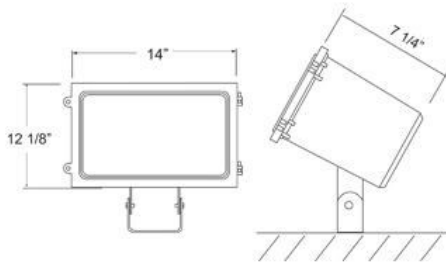

23259, FLOODLIGHT

PRODUCT DETAILS

No.	:	23259-010
Product Color	:	ARCHITECTURAL BRONZE
Shade / Accent Colour	:	CLEAR
Width	:	14"
Height	:	12.125"
Ext	:	7.25"
Weight	:	13lbs

LIGHT SOURCE DETAILS

Number of Bulbs	:	1
Light Source	:	Metal Halide
Light Source Type	:	MH
Input Voltage	:	TRIV
Socket Type	:	E26
Wattage	:	150W
Total Wattage	:	150W
Total Lumen	:	6200lm
Kelvin	:	4100K
CRI	:	70
Bulb Included	:	Yes
Dimmable	:	No

Options Available

ITEM NO.	FINISH	SHADE
23259-010	ARCHITECTURAL BRONZE	CLEAR

TECHNICAL DETAILS

Light Direction	:	Down
Canopy / Backplate Length	:	7.53"
Canopy / Backplate Height	:	10.2"
Canopy / Backplate Width	:	7.28"
Adjustable Lamp Head	:	No
Location	:	WET
Approval	:	