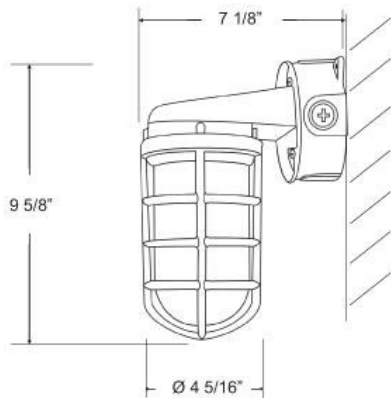

23264, 1-LIGHT OUTDOOR WALLMOUNT

PRODUCT DETAILS

No.	:	23264-014
Product Color	:	SATIN NICKEL
Shade / Accent Colour	:	CLEAR
Width	:	4.3125"
Diameter	:	4.3125"
Height	:	9.625"
Ext	:	7.125"
Weight	:	2.8lbs

LIGHT SOURCE DETAILS

Number of Bulbs	:	1
Light Source	:	Incandescent
Light Source Type	:	A19
Input Voltage	:	120V
Bulb Voltage	:	120V
Socket Type	:	E26
Wattage	:	100W
Total Wattage	:	100W
Bulb Included	:	Yes

Options Available

ITEM NO.	FINISH	SHADE
23264-014	SATIN NICKEL	CLEAR

TECHNICAL DETAILS

Light Direction	:	Down
Canopy / Backplate Length	:	8.8"
Canopy / Backplate Height	:	12.3"
Canopy / Backplate Width	:	6"
Adjustable Lamp Head	:	No
Location	:	WET
Approval	:	