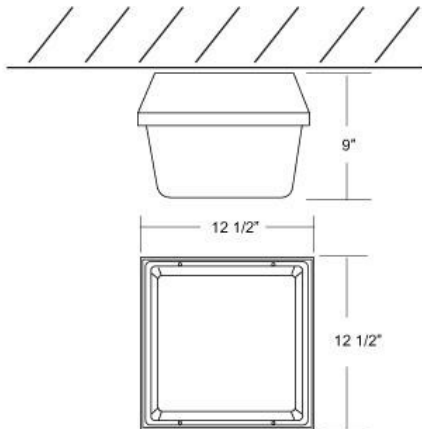

23267, 2-LIGHT FLUSHMOUNT

PRODUCT DETAILS

No.	:	23267-015
Product Color	:	ARCHITECTURAL BRONZE
Shade / Accent Colour	:	CLEAR
Length	:	12.5"
Width	:	12.5"
Height	:	9"
Ext	:	9"
Weight	:	9.2lbs

LIGHT SOURCE DETAILS

Options Available

ITEM NO.	FINISH	SHADE
23267-015	ARCHITECTURAL BRONZE	CLEAR

TECHNICAL DETAILS

Light Direction	:	Down
Canopy / Backplate Length	:	12.4"
Canopy / Backplate Height	:	12.4"
Canopy / Backplate Width	:	8.9"
Adjustable Lamp Head	:	No
Location	:	WET
Approval	:	