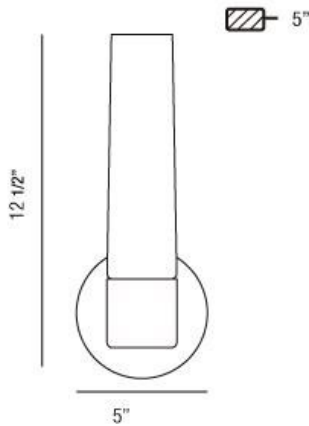

VESPER, WALL MOUNT

PRODUCT DETAILS

No.	:	23275-010
Product Color	:	CHROME
Product Material	:	METAL
Shade / Accent Colour	:	FROSTED
Shade / Accent Material	:	GLASS
Width	:	5"
Height	:	12.5"
Ext	:	5"
Weight	:	2.5lbs

LIGHT SOURCE DETAILS

Number of Bulbs	:	1
Light Source	:	Incandescent
Light Source Type	:	T10
Input Voltage	:	120V
Bulb Voltage	:	120V
Socket Type	:	E26
Wattage	:	60W
Total Wattage	:	60W
Bulb Included	:	No
Dimmable	:	Yes

Options Available

ITEM NO.	FINISH	SHADE
23275-010	CHROME	FROSTED
23275-027	BRUSHED NICKEL	FROSTED

TECHNICAL DETAILS

Canopy / Backplate Height	:	0.625"
Canopy / Backplate Dia.	:	4.75"
Adjustable Lamp Head	:	No
Mounting	:	Up
Approval	:	