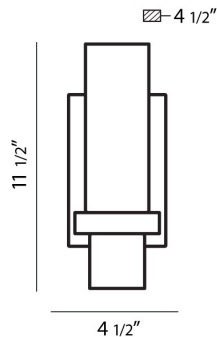

PILLAR, WALL MOUNT

Options Available

ITEM NO.	FINISH	SHADE
23277-014	OIL RUBBED BRONZE	OPAL WHITE
23277-021	BRUSHED NICKEL	OPAL WHITE
23277-038	CHROME	OPAL WHITE

PRODUCT DETAILS

No.	:	23277-021
Product Color	:	BRUSHED NICKEL
Product Material	:	METAL
Shade / Accent Colour	:	OPAL WHITE
Shade / Accent Material	:	GLASS
Width	:	4.5"
Height	:	11.5"
Ext	:	4.5"
Weight	:	2.6lbs

TECHNICAL DETAILS

Canopy / Backplate Length	:	7.063"
Canopy / Backplate Height	:	0.625"
Canopy / Backplate Width	:	4.5"
Adjustable Lamp Head	:	No
Mounting	:	Up
Approval	:	

PROJECT INFORMATION

Job Name: Date: Type: