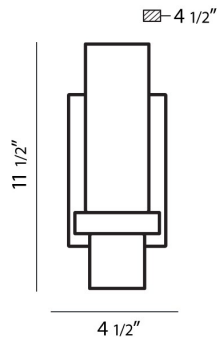

### PRODUCT DETAILS

No.	:	23277-038
Product Color	:	CHROME
Product Material	:	METAL
Shade / Accent Colour	:	OPAL WHITE
Shade / Accent Material	:	GLASS
Width	:	4.5"
Height	:	11.5"
Ext	:	4.5"
Weight	:	2.6lbs

### TECHNICAL DETAILS

Light Direction	:	Up
Canopy / Backplate Length	:	7.063"
Canopy / Backplate Height	:	0.625"
Canopy / Backplate Width	:	4.5"
Adjustable Lamp Head	:	No
Mounting	:	Up
Approval	:	