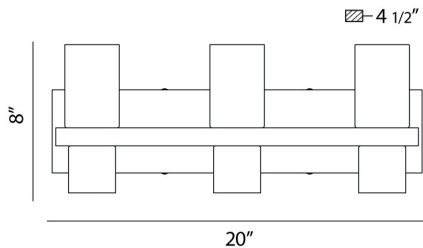

## PILLAR, 20" VANITY LIGHT

### PRODUCT DETAILS

No.	:	23278-028
Product Color	:	BRUSHED NICKEL
Product Material	:	METAL
Shade / Accent Colour	:	OPAL WHITE
Shade / Accent Material	:	GLASS
Width	:	20"
Height	:	8"
Ext	:	4.5"
Weight	:	6.7lbs

### TECHNICAL DETAILS

Light Direction	:	Up
Canopy / Backplate Length	:	20"
Canopy / Backplate Height	:	0.625"
Canopy / Backplate Width	:	4.5"
Adjustable Lamp Head	:	No
Mounting	:	Up
Approval	:	