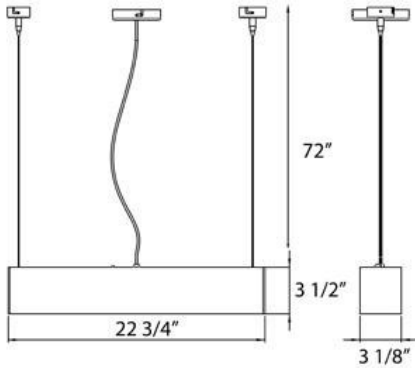

23367, 23" LINEAR LED PENDANT

PRODUCT DETAILS

No.	:	23367-012
Product Color	:	ALUMINUM
Length	:	22.75"
Width	:	3.125"
Height	:	3.5"
Overall Height	:	77"

LIGHT SOURCE DETAILS

Number of Bulbs	:	1
Light Source	:	Fluorescent
Light Source Type	:	T5
Input Voltage	:	120V
Socket Type	:	G5
Wattage	:	14W
Total Wattage	:	14W
Bulb Included	:	No
Dimmable	:	No

Options Available

ITEM NO.	FINISH	SHADE
23367-012	ALUMINUM	

TECHNICAL DETAILS

Light Direction	:	Down
Hanging Support Type	:	AIRCRAFT CABLE
Hanging Support Length	:	72"
Adjustable Lamp Head	:	No
Approval	:	