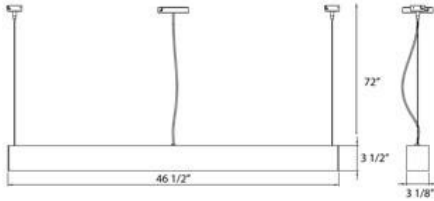

### PRODUCT DETAILS

No.	:	23369-016
Product Color	:	ALUMINUM
Length	:	46.5"
Width	:	3.125"
Height	:	3.5"
Overall Height	:	77"

### TECHNICAL DETAILS

Light Direction	:	Down
Hanging Support Type	:	AIRCRAFT CABLE
Hanging Support Length	:	72"
Adjustable Lamp Head	:	No
Approval	:	