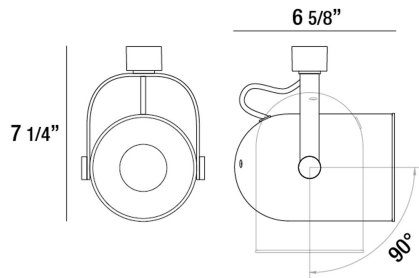

23402, 75W PAR30

PRODUCT DETAILS

| | | |
|---------------|---|-----------|
| No. | : | 23402-034 |
| Product Color | : | PLATINUM |
| Width | : | 6.625" |
| Height | : | 7.25" |

LIGHT SOURCE DETAILS

| | | |
|-------------------|---|--------------|
| Number of Bulbs | : | 1 |
| Light Source | : | Incandescent |
| Light Source Type | : | PAR30 |
| Input Voltage | : | 120V |
| Bulb Voltage | : | 120V |
| Socket Type | : | E26 |
| Wattage | : | 75W |
| Total Wattage | : | 75W |
| Bulb Included | : | No |
| Dimmable | : | Yes |

Options Available

| ITEM NO. | FINISH | SHADE |
|-----------|----------|-------|
| 23402-010 | WHITE | |
| 23402-034 | PLATINUM | |

TECHNICAL DETAILS

| | | |
|-----------------------|---|--|
| Light Direction | : | Down |
| Adjustable Lamp Head | : | Yes |
| Approval | : |  |
| Beam Angle | : | 120 |
| Vertical Adjustment | : | 90 |
| Horizontal Adjustment | : | 350 |