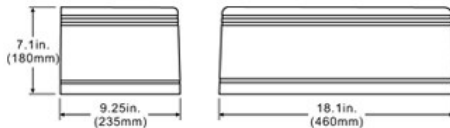

### PRODUCT DETAILS

No.	:	23431-010
Product Color	:	ARCHITECTURAL BRONZE
Shade / Accent Colour	:	CLEAR
Width	:	18.125"
Height	:	7.125"
Ext	:	9.25"
Weight	:	12lbs

### LIGHT SOURCE DETAILS

Number of Bulbs	:	2
Light Source	:	Fluorescent
Light Source Type	:	PL
Input Voltage	:	DULV
Socket Type	:	G24Q-3
Wattage	:	42W
Total Wattage	:	84W
Total Lumen	:	3200lm
Kelvin	:	4100K
CRI	:	70
Bulb Included	:	Yes
Dimmable	:	No

### TECHNICAL DETAILS

Light Direction	:	Down
Canopy / Backplate Length	:	5"
Canopy / Backplate Width	:	5.25"
Adjustable Lamp Head	:	No
Location	:	WET
Approval	:	