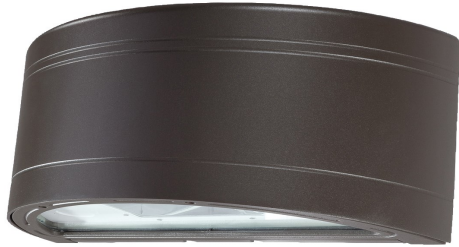

## 23431, 2-LIGHT WALL SCONCE

### PRODUCT DETAILS

No.	:	23431-010
Product Color	:	ARCHITECTURAL BRONZE
Shade / Accent Colour	:	CLEAR
Width	:	18.125"
Height	:	7.125"
Ext	:	9.25"
Weight	:	12lbs

### Options Available

ITEM NO.	FINISH	SHADE
23431-010	ARCHITECTURAL BRONZE	CLEAR

### TECHNICAL DETAILS

Light Direction	:	Down
Canopy / Backplate Length	:	5"
Canopy / Backplate Width	:	5.25"
Adjustable Lamp Head	:	No
Location	:	WET
Approval	:	