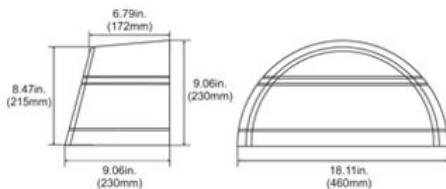

23435, 2-LIGHT WALL SCONCE

PRODUCT DETAILS

No.	:	23435-018
Product Color	:	ARCHITECTURAL BRONZE
Shade / Accent Colour	:	CLEAR
Width	:	18.125"
Height	:	9.0625"
Ext	:	9.0625"
Weight	:	12.5lbs

LIGHT SOURCE DETAILS

Options Available

ITEM NO.	FINISH	SHADE
23435-018	ARCHITECTURAL BRONZE	CLEAR

TECHNICAL DETAILS

Light Direction	:	Down
Canopy / Backplate Length	:	5"
Canopy / Backplate Width	:	5.25"
Adjustable Lamp Head	:	No
Location	:	WET
Approval	:	