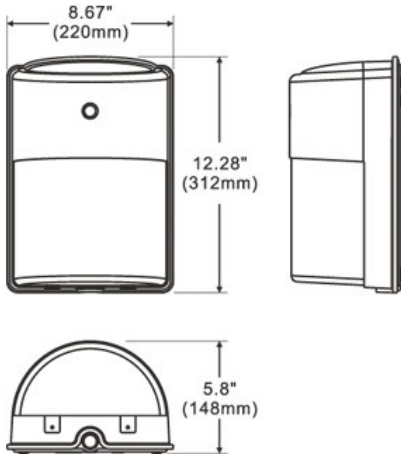

23441, 2-LIGHT WALL SCONCE

PRODUCT DETAILS

No.	:	23441-019
Product Color	:	ARCHITECTURAL BRONZE
Shade / Accent Colour	:	CLEAR
Width	:	8.6875"
Height	:	12.25"
Ext	:	5.8125"
Weight	:	4.6lbs

LIGHT SOURCE DETAILS

Options Available

ITEM NO.	FINISH	SHADE
23441-019	ARCHITECTURAL BRONZE	CLEAR

TECHNICAL DETAILS

Light Direction	:	Down
Canopy / Backplate Length	:	8.68"
Canopy / Backplate Height	:	12.28"
Canopy / Backplate Width	:	5.8"
Adjustable Lamp Head	:	No
Location	:	WET
Approval	:	