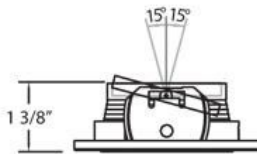

### PRODUCT DETAILS

No.	:	23660-03
Product Color	:	GOLD
Diameter	:	3.75"
Height	:	1.375"
Weight	:	0.2lbs

### TECHNICAL DETAILS

Light Direction	:	Down
Adjustable Lamp Head	:	Yes
Location	:	DRY
Approval	:	
Beam Angle	:	15