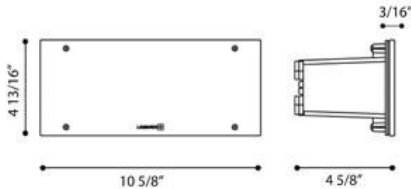

STILE NEXT 260, STILE NEXT 260 SIM,CFL

PRODUCT DETAILS

No.	:	23841-017
Product Color	:	CLEAR
Shade / Accent Colour	:	GLASS
Length	:	10.625"
Height	:	4.8125"
Ext	:	4.625"

LIGHT SOURCE DETAILS

Number of Bulbs	:	1
Light Source	:	Fluorescent
Light Source Type	:	CFL
Input Voltage	:	120V
Socket Type	:	E26
Wattage	:	23W
Total Wattage	:	23W
Bulb Included	:	No
Dimmable	:	No

Options Available

ITEM NO.	FINISH	SHADE
23841-017	CLEAR	GLASS

TECHNICAL DETAILS

Light Direction	:	Down
Adjustable Lamp Head	:	No
IP Rating	:	IP 66
Location	:	WET
Approval	:	

PROJECT INFORMATION

Job Name: Date: Type: