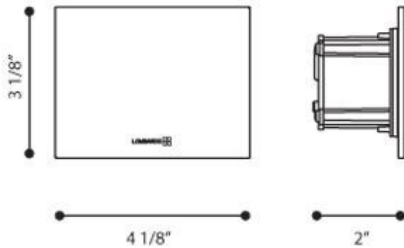

STILE NEXT 503, STILE NEXT 503,LED

PRODUCT DETAILS

No.	:	23845-015
Product Color	:	CLEAR
Shade / Accent Colour	:	GLASS
Length	:	4.125"
Height	:	3.125"
Ext	:	2"
Weight	:	1lbs

LIGHT SOURCE DETAILS

Light Source Type	:	INTEGRATED LED
Input Voltage	:	120V
Bulb Voltage	:	120V
Socket Type	:	LED
Total Wattage	:	48W
Total Lumen	:	210lm
Kelvin	:	3000K
Dimmable	:	No

Options Available

ITEM NO.	FINISH	SHADE
23845-015	CLEAR	GLASS

TECHNICAL DETAILS

Light Direction	:	Down
Adjustable Lamp Head	:	No
IP Rating	:	IP 66
Location	:	WET
Approval	:	

PROJECT INFORMATION

 Job Name: Date: Type: