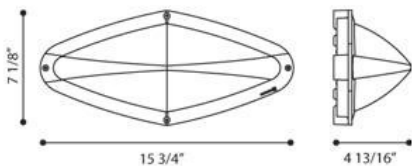

DIVA, DIVA 400,E26

PRODUCT DETAILS

No.	:	23857-049
Product Color	:	CHROME
Shade / Accent Colour	:	FROSTED
Width	:	15.75"
Height	:	7.125"
Ext	:	4.8125"

LIGHT SOURCE DETAILS

Number of Bulbs	:	1
Light Source	:	Incandescent
Light Source Type	:	A19
Input Voltage	:	120V
Bulb Voltage	:	120V
Socket Type	:	E26
Wattage	:	60W
Total Wattage	:	60W
Bulb Included	:	No
Dimmable	:	Yes

Options Available

ITEM NO.	FINISH	SHADE
23857-025	BLACK	FROSTED
23857-049	CHROME	FROSTED

TECHNICAL DETAILS

Light Direction	:	Down
Adjustable Lamp Head	:	No
IP Rating	:	66
Location	:	WET
Approval	:	

PROJECT INFORMATION