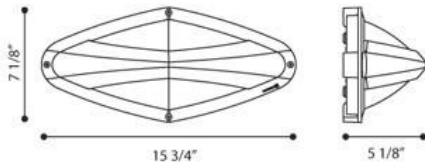

DIVA MASK, DIVA MASK 400,E26

PRODUCT DETAILS

No.	:	23860-032
Product Color	:	GREY
Shade / Accent Colour	:	FROSTED
Width	:	15.75"
Height	:	7.125"
Ext	:	5.125"
Weight	:	1lbs

LIGHT SOURCE DETAILS

Number of Bulbs	:	1
Light Source	:	Incandescent
Light Source Type	:	A19
Input Voltage	:	120V
Bulb Voltage	:	120V
Socket Type	:	E26
Wattage	:	60W
Total Wattage	:	60W
Bulb Included	:	No
Dimmable	:	Yes

Options Available

ITEM NO.	FINISH	SHADE
23860-018	WHITE	FROSTED
23860-025	BLACK	FROSTED
23860-032	GREY	FROSTED
23860-049	CHROME	FROSTED

TECHNICAL DETAILS

Light Direction	:	Down
Adjustable Lamp Head	:	No
IP Rating	:	66
Location	:	WET
Approval	:	