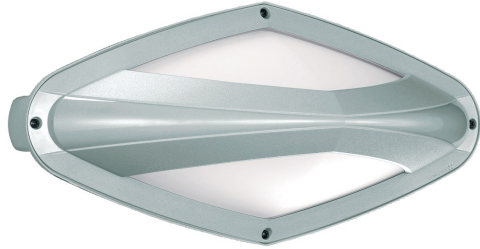

DIVA MASK, DIVA MASK 400,E26

PRODUCT DETAILS

No.	:	23860-049
Product Color	:	CHROME
Shade / Accent Colour	:	FROSTED
Width	:	15.75"
Height	:	7.125"
Ext	:	5.125"
Weight	:	1lbs

LIGHT SOURCE DETAILS

Number of Bulbs	:	1
Light Source	:	Incandescent
Light Source Type	:	A19
Input Voltage	:	120V
Bulb Voltage	:	120V
Socket Type	:	E26
Wattage	:	60W
Total Wattage	:	60W
Bulb Included	:	No
Dimmable	:	Yes

Options Available

ITEM NO.	FINISH	SHADE
23860-018	WHITE	FROSTED
23860-025	BLACK	FROSTED
23860-032	GREY	FROSTED
23860-049	CHROME	FROSTED

TECHNICAL DETAILS

Light Direction	:	Down
Adjustable Lamp Head	:	No
IP Rating	:	66
Location	:	WET
Approval	:	