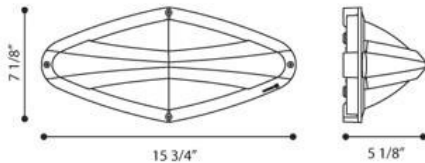

DIVA MASK, DIVA MASK 400,E26

PRODUCT DETAILS

No.	:	23860-049
Product Color	:	CHROME
Shade / Accent Colour	:	FROSTED
Width	:	15.75"
Height	:	7.125"
Ext	:	5.125"
Weight	:	1lbs

LIGHT SOURCE DETAILS

Number of Bulbs	:	1
Light Source	:	Incandescent
Light Source Type	:	A19
Input Voltage	:	120V
Bulb Voltage	:	120V
Socket Type	:	E26
Wattage	:	60W
Total Wattage	:	60W
Bulb Included	:	No
Dimmable	:	Yes

Options Available

ITEM NO.	FINISH	SHADE
23860-018	WHITE	FROSTED
23860-025	BLACK	FROSTED
23860-032	GREY	FROSTED
23860-049	CHROME	FROSTED

TECHNICAL DETAILS

Light Direction	:	Down
Adjustable Lamp Head	:	No
IP Rating	:	66
Location	:	WET
Approval	:	