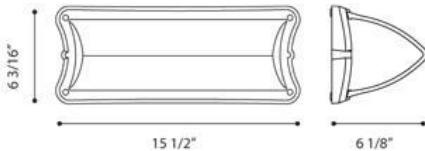

### PRODUCT DETAILS

No.	:	23870-031
Product Color	:	GREY
Width	:	15.5"
Height	:	6.1875"
Ext	:	6.125"

### TECHNICAL DETAILS

Light Direction	:	Down
Adjustable Lamp Head	:	No
IP Rating	:	65
Location	:	WET
Approval	:	