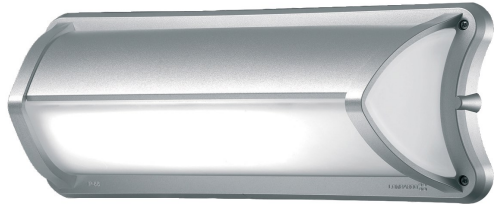

VELA, SCONCE, 1X60WE26

PRODUCT DETAILS

No.	:	23873-032
Product Color	:	GREY
Width	:	15.5"
Height	:	6.1875"
Ext	:	6.125"

LIGHT SOURCE DETAILS

Number of Bulbs	:	1
Light Source	:	Incandescent
Light Source Type	:	A19
Input Voltage	:	120V
Bulb Voltage	:	120V
Socket Type	:	E26
Wattage	:	60W
Total Wattage	:	60W
Bulb Included	:	No
Dimmable	:	Yes

Options Available

ITEM NO.	FINISH	SHADE
23873-018	WHITE	
23873-025	BLACK	
23873-032	GREY	

TECHNICAL DETAILS

Light Direction	:	Down
Adjustable Lamp Head	:	No
IP Rating	:	65
Location	:	WET
Approval	:	

PROJECT INFORMATION