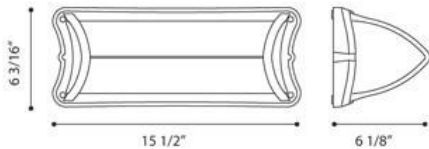

VELA, SCONCE, 1X60WE26

PRODUCT DETAILS

No.	:	23873-032
Product Color	:	GREY
Width	:	15.5"
Height	:	6.1875"
Ext	:	6.125"

LIGHT SOURCE DETAILS

Number of Bulbs	:	1
Light Source	:	Incandescent
Light Source Type	:	A19
Input Voltage	:	120V
Bulb Voltage	:	120V
Socket Type	:	E26
Wattage	:	60W
Total Wattage	:	60W
Bulb Included	:	No
Dimmable	:	Yes

Options Available

ITEM NO.	FINISH	SHADE
23873-018	WHITE	
23873-025	BLACK	
23873-032	GREY	

TECHNICAL DETAILS

Light Direction	:	Down
Adjustable Lamp Head	:	No
IP Rating	:	65
Location	:	WET
Approval	:	

PROJECT INFORMATION