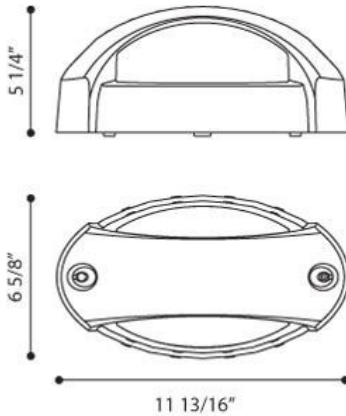

23879, AIRY EVO OVAL 300,E26

PRODUCT DETAILS

No.	:	23879-027
Product Color	:	GREY
Width	:	11.8125"
Height	:	6.625"
Ext	:	5.275"

LIGHT SOURCE DETAILS

Number of Bulbs	:	1
Light Source	:	Incandescent
Light Source Type	:	A19
Input Voltage	:	120V
Bulb Voltage	:	120V
Socket Type	:	E26
Wattage	:	60W
Total Wattage	:	60W
Bulb Included	:	No
Dimmable	:	Yes

Options Available

ITEM NO.	FINISH	SHADE
23879-010	BLACK	
23879-027	GREY	

TECHNICAL DETAILS

Light Direction	:	Up and Down
Adjustable Lamp Head	:	No
IP Rating	:	66
Location	:	WET
Approval	:	

PROJECT INFORMATION