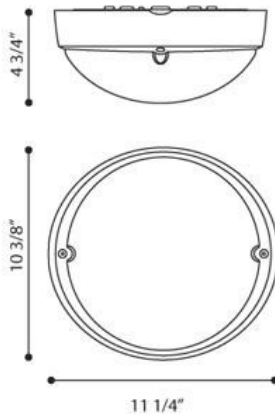

### PRODUCT DETAILS

No.	:	23883-031
Product Color	:	GREY
Width	:	11.25"
Height	:	10.375"
Ext	:	4.75"

### TECHNICAL DETAILS

Light Direction	:	Down
Adjustable Lamp Head	:	No
IP Rating	:	54
Location	:	WET
Approval	:	