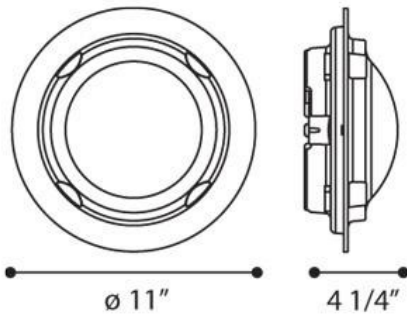

EOS, EOS 280,E26

PRODUCT DETAILS

No.	:	23892-019
Product Color	:	CLEAR
Shade / Accent Colour	:	FROSTED
Diameter	:	11"
Ext	:	4.25"

LIGHT SOURCE DETAILS

Number of Bulbs	:	1
Light Source	:	Incandescent
Light Source Type	:	A19
Input Voltage	:	120V
Bulb Voltage	:	120V
Socket Type	:	E26
Wattage	:	60W
Total Wattage	:	60W
Bulb Included	:	No
Dimmable	:	Yes

Options Available

ITEM NO.	FINISH	SHADE
23892-019	CLEAR	FROSTED

TECHNICAL DETAILS

Light Direction	:	Down
Adjustable Lamp Head	:	No
IP Rating	:	44
Location	:	DRY
Approval	:	

PROJECT INFORMATION

 Job Name: Date: Type: