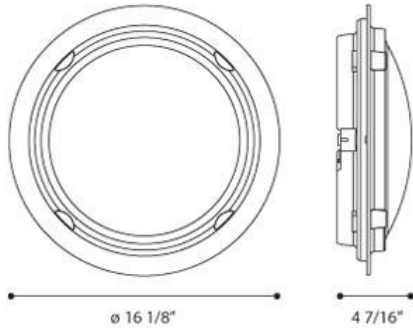

EOS, EOS 410,E26

PRODUCT DETAILS

No.	:	23894-013
Product Color	:	CLEAR
Shade / Accent Colour	:	FROSTED
Diameter	:	16.125"
Ext	:	4.4375"

LIGHT SOURCE DETAILS

Number of Bulbs	:	1 / 1
Light Source	:	Fluorescent / Incandescent
Light Source Type	:	CFL / A19
Input Voltage	:	120 / 120V
Bulb Voltage	:	120V
Socket Type	:	E26 / E26
Wattage	:	23 / 100W
Total Wattage	:	23 / 100W
Bulb Included	:	No / No
Dimmable	:	No / Yes

Options Available

ITEM NO.	FINISH	SHADE
23894-013	CLEAR	FROSTED

TECHNICAL DETAILS

Light Direction	:	Down
Adjustable Lamp Head	:	No
IP Rating	:	44
Location	:	DRY
Approval	:	

PROJECT INFORMATION

 Job Name: Date: Type: