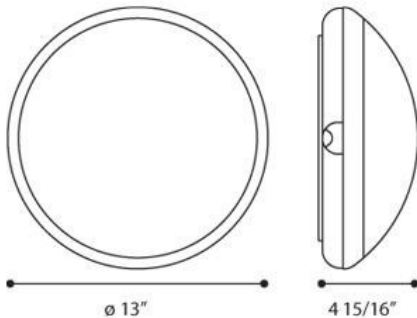

CLASS ROUND 330, CLASS ROUND 330,E26

PRODUCT DETAILS

No.	:	23898-035
Product Color	:	GREY
Shade / Accent Colour	:	FROSTED
Diameter	:	13"
Ext	:	4.9375"

LIGHT SOURCE DETAILS

Number of Bulbs	:	1
Light Source	:	Incandescent
Light Source Type	:	A19
Input Voltage	:	120V
Bulb Voltage	:	120V
Socket Type	:	E26
Wattage	:	100W
Total Wattage	:	100W
Bulb Included	:	No
Dimmable	:	Yes

Options Available

ITEM NO.	FINISH	SHADE
23898-011	WHITE	FROSTED
23898-028	BLACK	FROSTED
23898-035	GREY	FROSTED

TECHNICAL DETAILS

Light Direction	:	Down
Adjustable Lamp Head	:	No
IP Rating	:	65
Location	:	WET
Approval	:	