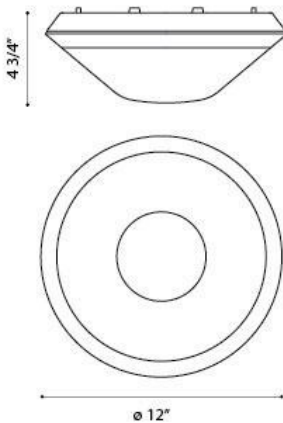

### PRODUCT DETAILS

No.	:	23916-036
Product Color	:	CHROME
Shade / Accent Colour	:	FROSTED
Diameter	:	12"
Ext	:	4.75"

### TECHNICAL DETAILS

Light Direction	:	Down
Adjustable Lamp Head	:	No
IP Rating	:	54
Approval	:	