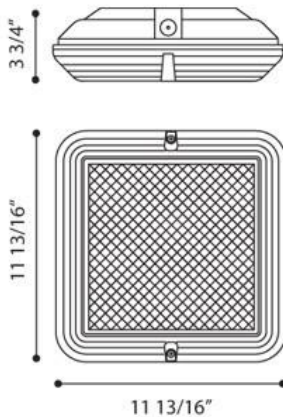

OMNIA, OMNIA SQUARE 300,PL

PRODUCT DETAILS

No.	:	23925-014
Product Color	:	BLACK
Shade / Accent Colour	:	FROST
Width	:	11.8125"
Height	:	11.8125"
Ext	:	3.75"

LIGHT SOURCE DETAILS

Number of Bulbs	:	2
Light Source	:	Fluorescent
Light Source Type	:	PL
Input Voltage	:	120V
Socket Type	:	G24Q-2
Wattage	:	18W
Total Wattage	:	36W
Bulb Included	:	No
Dimmable	:	No

Options Available

ITEM NO.	FINISH	SHADE
23925-014	BLACK	FROST
23925-021	BLACK	CLEAR
23925-038	GREY	FROSTED
23925-045	GREY	CLEAR

TECHNICAL DETAILS

Light Direction	:	Down
Adjustable Lamp Head	:	No
IP Rating	:	65
Location	:	WET
Approval	:	