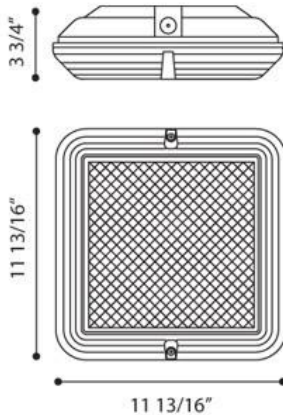

### PRODUCT DETAILS

No.	:	23925-021
Product Color	:	BLACK
Shade / Accent Colour	:	CLEAR
Width	:	11.8125"
Height	:	11.8125"
Ext	:	3.75"

### LIGHT SOURCE DETAILS

Number of Bulbs	:	2
Light Source	:	Fluorescent
Light Source Type	:	PL
Input Voltage	:	120V
Socket Type	:	G24Q-2
Wattage	:	18W
Total Wattage	:	36W
Bulb Included	:	No
Dimmable	:	No

### TECHNICAL DETAILS

Light Direction	:	Down
Adjustable Lamp Head	:	No
IP Rating	:	65
Location	:	WET
Approval	:	