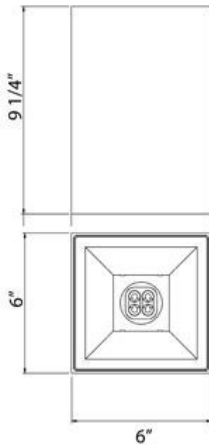

24225, 6" CEILING MOUNT

PRODUCT DETAILS

No.	:	24225-014
Product Color	:	WHITE
Length	:	6"
Width	:	6"
Height	:	9.25"

LIGHT SOURCE DETAILS

Number of Bulbs	:	1
Light Source	:	Fluorescent
Light Source Type	:	PL
Input Voltage	:	120V
Socket Type	:	G24Q-2
Wattage	:	18W
Total Wattage	:	18W
Bulb Included	:	No
Dimmable	:	No

Options Available

ITEM NO.	FINISH	SHADE
24225-014	WHITE	

TECHNICAL DETAILS

Adjustable Lamp Head	:	No
Approval	:	

PROJECT INFORMATION

 Job Name: Date: Type:

 Comments: