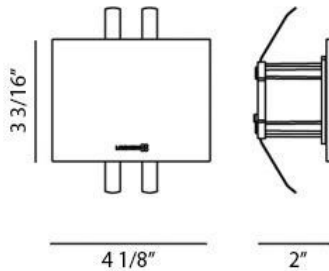

### PRODUCT DETAILS

No.	:	24653-015
Product Color	:	GLASS
Shade / Accent Colour	:	GLASS
Width	:	4.125"
Height	:	3.1875"
Ext	:	2"

### LIGHT SOURCE DETAILS

Light Source Type	:	INTEGRATED LED
Input Voltage	:	120V
Bulb Voltage	:	120V
Socket Type	:	LED
Total Wattage	:	3.2W
Total Lumen	:	210lm
Kelvin	:	4200K
Dimmable	:	No

### TECHNICAL DETAILS

Adjustable Lamp Head	:	No
IP Rating	:	IP 66
Location	:	WET
Approval	:	
Cut Hole Length	:	3.75"
Cut Hole Width	:	2.75"