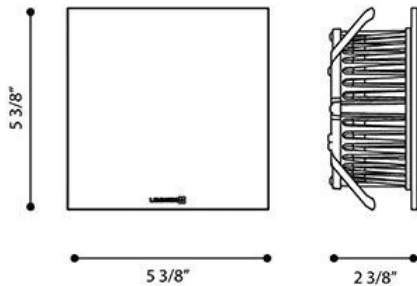

STILE NEXT 120Q, STILE NEXT 120Q,LED

PRODUCT DETAILS

No.	:	24654-012
Product Color	:	GLASS
Shade / Accent Colour	:	GLASS
Length	:	5.37"
Width	:	5.375"
Height	:	5.375"
Ext	:	2.375"

LIGHT SOURCE DETAILS

Light Source Type	:	INTEGRATED LED
Input Voltage	:	120V
Bulb Voltage	:	120V
Socket Type	:	LED
Total Wattage	:	76.8W
Total Lumen	:	320lm
Kelvin	:	4200K
Dimmable	:	No

Options Available

ITEM NO.	FINISH	SHADE
24654-012	GLASS	GLASS

TECHNICAL DETAILS

Adjustable Lamp Head	:	No
IP Rating	:	IP 66
Location	:	WET
Approval	:	
Cut Hole Diameter	:	4.75"

PROJECT INFORMATION

 Job Name: Date: Type: