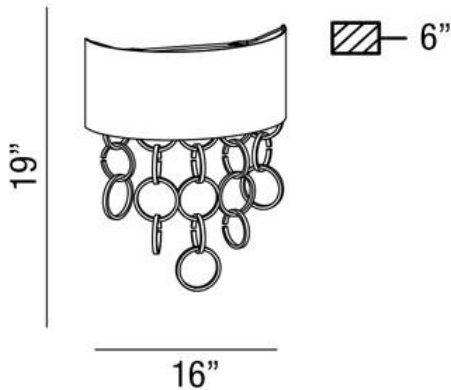

NOVELLO, WALL MOUNT

Options Available

ITEM NO.	FINISH	SHADE
25612-011	CHROME	WHITE
25612-028	GOLD	BLACK

PRODUCT DETAILS

No.	:	25612-011
Product Color	:	CHROME
Product Material	:	METAL
Shade / Accent Colour	:	WHITE
Shade / Accent Material	:	COTTON
Width	:	16"
Height	:	19"
Ext	:	6"
Weight	:	2.9lbs

LIGHT SOURCE DETAILS

Number of Bulbs	:	2
Light Source	:	Incandescent
Light Source Type	:	B10
Input Voltage	:	120V
Bulb Voltage	:	120V
Socket Type	:	E12
Wattage	:	40W
Total Wattage	:	80W
Bulb Included	:	No
Dimmable	:	Yes

TECHNICAL DETAILS

Adjustable Lamp Head	:	No
Location	:	DRY
Approval	:	

PROJECT INFORMATION

 Job Name: Date: Type:

 Comments: