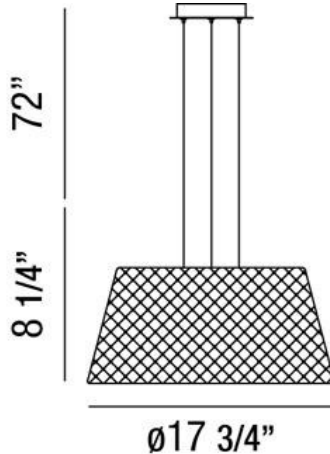

SASSO, 18" ROUND PENDANT

PRODUCT DETAILS

No.	:	25624-021
Product Color	:	CHROME
Shade / Accent Colour	:	WHITE LEATHER
Diameter	:	17.75"
Height	:	8.25"
Overall Height	:	80.25"
Weight	:	10.7lbs

LIGHT SOURCE DETAILS

Number of Bulbs	:	2
Light Source	:	Fluorescent
Light Source Type	:	GU24
Input Voltage	:	120V
Bulb Voltage	:	120V
Socket Type	:	GU24
Wattage	:	18W
Total Wattage	:	36W
Bulb Included	:	Yes
Dimmable	:	No

Options Available

ITEM NO.	FINISH	SHADE
25624-014	CHROME	BLACK LEATHER
25624-021	CHROME	WHITE LEATHER

TECHNICAL DETAILS

Light Direction	:	Down
Hanging Support Type	:	AIRCRAFT CABLE
Hanging Support Length	:	72"
Adjustable Lamp Head	:	No
Approval	:	