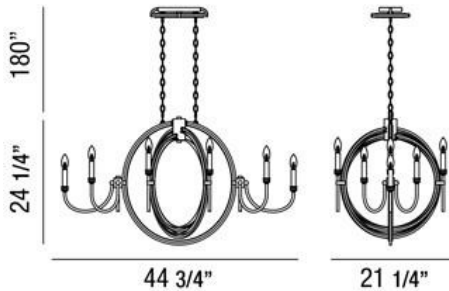

INFINITY, 45" OVAL CHANDELIER

PRODUCT DETAILS

No.	:	25648-010
Product Color	:	OIL RUBBED BRONZE
Product Material	:	METAL
Length	:	44.75"
Width	:	21.25"
Height	:	24.25"
Overall Height	:	204.25"
Weight	:	18.3lbs

LIGHT SOURCE DETAILS

Number of Bulbs	:	10
Light Source	:	Incandescent
Light Source Type	:	B10
Input Voltage	:	120V
Bulb Voltage	:	120V
Socket Type	:	E12
Wattage	:	60W
Total Wattage	:	600W
Bulb Included	:	No
Dimmable	:	Yes

Options Available

ITEM NO.	FINISH	SHADE
25648-010	OIL RUBBED BRONZE	

TECHNICAL DETAILS

Light Direction	:	Up or Down
Hanging Support Type	:	CHAIN
Hanging Support Length	:	180"
Canopy / Backplate Length	:	10.75"
Canopy / Backplate Height	:	1.88"
Canopy / Backplate Width	:	7"
Adjustable Lamp Head	:	No
Approval	:	