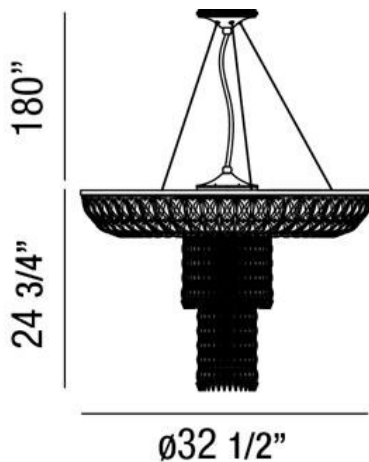

ROSALIA, 33" ROUND PENDANT

PRODUCT DETAILS

No.	:	25651-010
Product Color	:	PLATED SILVER
Shade / Accent Colour	:	CLEAR CRYSTAL
Diameter	:	32.5"
Height	:	24.75"
Overall Height	:	205.75"
Weight	:	35.2lbs

LIGHT SOURCE DETAILS

Number of Bulbs	:	15
Light Source	:	Halogen
Light Source Type	:	G4
Input Voltage	:	120V
Socket Type	:	G4
Wattage	:	20W
Total Wattage	:	300W
Bulb Included	:	Yes
Dimmable	:	Yes

Options Available

ITEM NO.	FINISH	SHADE
25651-010	PLATED SILVER	CLEAR CRYSTAL

TECHNICAL DETAILS

Hanging Support Type	:	AIRCRAFT CABLE
Hanging Support Length	:	180"
Canopy / Backplate Height	:	2"
Canopy / Backplate Dia.	:	6.25"
Approval	:	

PROJECT INFORMATION

 Job Name: Date: Type: