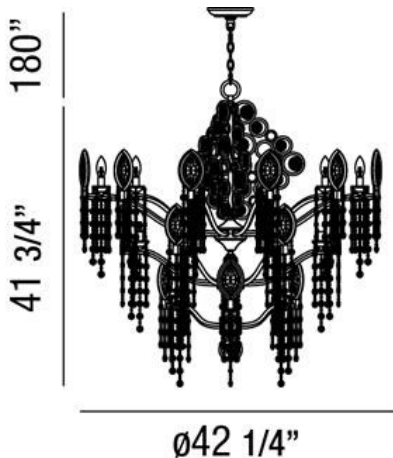

CAPRI, 42" ROUND CHANDELIER

PRODUCT DETAILS

No.	:	25657-012
Product Color	:	BRONZE
Product Material	:	METAL
Shade / Accent Colour	:	CLEAR/AMBER
Shade / Accent Material	:	CRYSTAL BEADS
Diameter	:	42.25"
Height	:	41.75"
Overall Height	:	221.75"
Weight	:	50.2lbs

LIGHT SOURCE DETAILS

Number of Bulbs	:	21
Light Source	:	Incandescent
Light Source Type	:	B10
Input Voltage	:	120V
Bulb Voltage	:	120V
Socket Type	:	E12
Wattage	:	60W
Total Wattage	:	1260W
Bulb Included	:	No
Dimmable	:	Yes

Options Available

ITEM NO.	FINISH	SHADE
25657-012	BRONZE	CLEAR/AMBER

TECHNICAL DETAILS

Light Direction	:	Up or Down
Hanging Support Type	:	CHAIN
Hanging Support Length	:	180"
Canopy / Backplate Height	:	1.13"
Canopy / Backplate Dia.	:	6.25"
Adjustable Lamp Head	:	No
Approval	:	