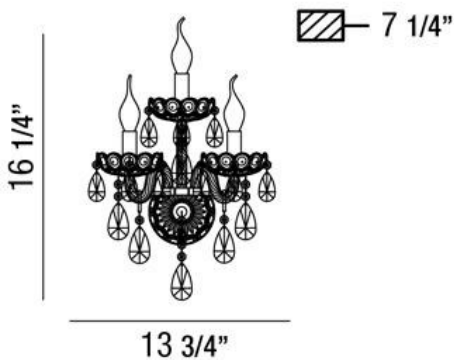

PROVIDENCE, 3-LIGHT WALL MOUNT

PRODUCT DETAILS

No.	:	25672-015
Product Color	:	COGNAC BRANDY
Shade / Accent Colour	:	COGNAC BRANDY CRYSTAL
Width	:	13.75"
Height	:	16.25"
Ext	:	7.25"
Weight	:	4.4lbs

LIGHT SOURCE DETAILS

Number of Bulbs	:	3
Light Source	:	Incandescent
Light Source Type	:	B10
Input Voltage	:	120V
Bulb Voltage	:	120V
Socket Type	:	E12
Wattage	:	60W
Total Wattage	:	180W
Bulb Included	:	No
Dimmable	:	Yes

Options Available

ITEM NO.	FINISH	SHADE
25672-015	COGNAC BRANDY	COGNAC BRANDY CRYSTAL
25672-022	SMOKE	SMOKE CRYSTAL
25672-039	CLEAR	CLEAR CRYSTAL

TECHNICAL DETAILS

Canopy / Backplate Height	:	3.5"
Canopy / Backplate Width	:	4.625"
Adjustable Lamp Head	:	No
Approval	:	