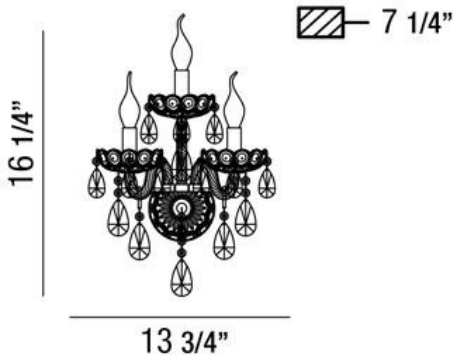

PROVIDENCE, 3-LIGHT WALL MOUNT

PRODUCT DETAILS

No.	:	25672-039
Product Color	:	CLEAR
Shade / Accent Colour	:	CLEAR CRYSTAL
Width	:	13.75"
Height	:	16.25"
Ext	:	7.25"
Weight	:	4.4lbs

LIGHT SOURCE DETAILS

Number of Bulbs	:	3
Light Source	:	Incandescent
Light Source Type	:	B10
Input Voltage	:	120V
Bulb Voltage	:	120V
Socket Type	:	E12
Wattage	:	60W
Total Wattage	:	180W
Bulb Included	:	No
Dimmable	:	Yes

OPTIONS AVAILABLE

ITEM NO.	FINISH	SHADE
25672-015	COGNAC BRANDY	COGNAC BRANDY CRYSTAL
25672-039	CLEAR	CLEAR CRYSTAL

TECHNICAL DETAILS

Canopy / Backplate Height	:	3.5"
Canopy / Backplate Width	:	4.625"
Adjustable Lamp Head	:	No
Approval	:	