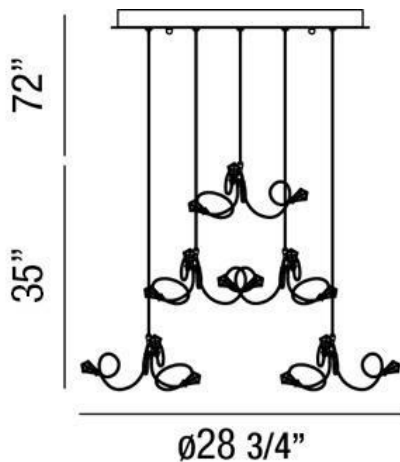

VOLARE, 29" ROUND CHANDELIER

PRODUCT DETAILS

No.	:	25681-024
Product Color	:	CHROME
Shade / Accent Colour	:	CLEAR CRYSTAL
Diameter	:	28.75"
Height	:	35"
Overall Height	:	108"
Weight	:	19.8lbs

LIGHT SOURCE DETAILS

Number of Bulbs	:	10
Light Source	:	Halogen
Light Source Type	:	G4
Input Voltage	:	120V
Bulb Voltage	:	12V
Socket Type	:	G4
Wattage	:	20W
Total Wattage	:	200W
Bulb Included	:	Yes
Dimmable	:	Yes

Options Available

ITEM NO.	FINISH	SHADE
25681-024	CHROME	CLEAR CRYSTAL

TECHNICAL DETAILS

Light Direction	:	Up or Down
Hanging Support Type	:	WIRE
Hanging Support Length	:	72"
Canopy / Backplate Height	:	1.5"
Canopy / Backplate Dia.	:	21.5"
Adjustable Lamp Head	:	No
Approval	:	