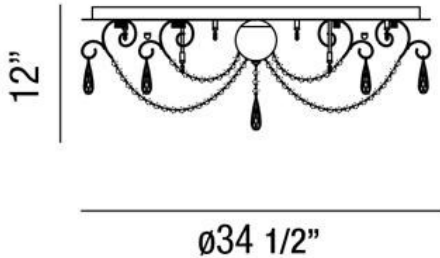

### PRODUCT DETAILS

No.	:	25686-012
Product Color	:	CHROME
Shade / Accent Colour	:	CLEAR CRYSTAL
Diameter	:	34.5"
Height	:	12"
Weight	:	33lbs

### LIGHT SOURCE DETAILS

Number of Bulbs	:	28
Light Source	:	Halogen
Light Source Type	:	G4
Input Voltage	:	120V
Bulb Voltage	:	12V
Socket Type	:	G4
Wattage	:	20W
Total Wattage	:	560W
Bulb Included	:	Yes
Dimmable	:	Yes

### TECHNICAL DETAILS

Canopy / Backplate Height	:	1.5"
Canopy / Backplate Dia.	:	32"
Adjustable Lamp Head	:	No
Approval	:	