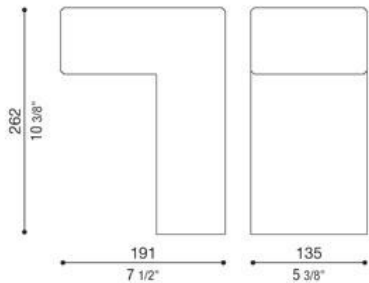

PROJECT INFORMATION

Job Name: Date: Type:

Comments: