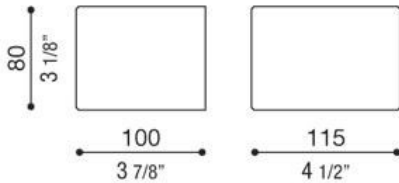

PROJECT INFORMATION

Job Name: Date: Type:

Comments: