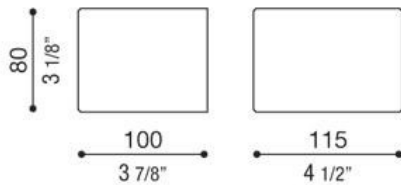

PROJECT INFORMATION

Job Name: Date: Type:

Comments: