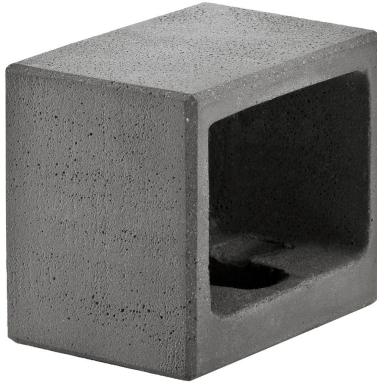

CEMENTO, CEMENTO STYLE 103-WALL FURINTIRE

PRODUCT DETAILS

No.	:	26086-026
Product Color	:	GREY
Length	:	4.5"
Width	:	3.875"
Height	:	3.125"

TECHNICAL DETAILS

Light Direction	:	Down
Adjustable Lamp Head	:	No

Options Available

ITEM NO.	FINISH	SHADE
26086-019	WHITE	
26086-026	GREY	
26086-033	BROWN	

PROJECT INFORMATION

Job Name: Date: Type:

Comments: