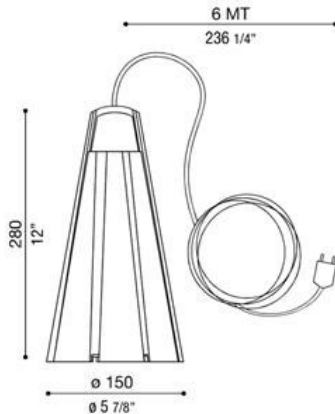

MISS NATURA, MISS NATURA 1-LIGHT PORTABLE LAMP

PRODUCT DETAILS

No.	:	26140-018
Product Color	:	WOOD
Shade / Accent Colour	:	WOOD
Diameter	:	5.875"
Height	:	12"

LIGHT SOURCE DETAILS

Number of Bulbs	:	1
Light Source	:	Fluorescent
Light Source Type	:	CFL
Input Voltage	:	120V
Socket Type	:	E26
Wattage	:	23W
Total Wattage	:	23W
Bulb Included	:	No
Dimmable	:	No

Options Available

ITEM NO.	FINISH	SHADE
26140-018	WOOD	WOOD

TECHNICAL DETAILS

Light Direction	:	Down
Adjustable Lamp Head	:	No
Approval	:	

PROJECT INFORMATION

Job Name: Date: Type:

Comments: